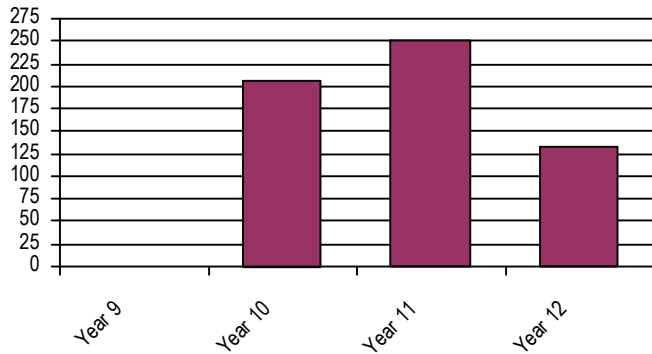

2008 Enrolments

2008 Year Levels

2008 Genders

Member Schools

- Adelaide High School
- Annesley College
- Blackfriars Priory School
- Our Lady of the Sacred Heart College
- St Aloysius College
- St Dominic's Priory College
- Trinity College Senior
- Tyndale Christian School
- Wilderness School