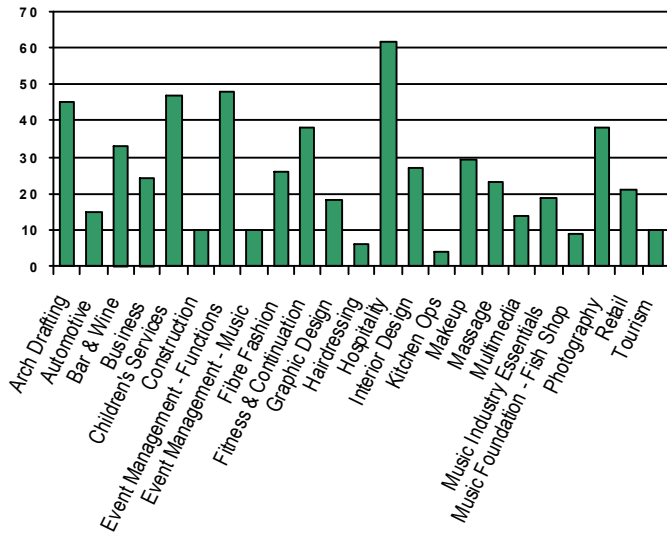

2008 Enrolments

2008 Year Levels

2008 Genders

Member Schools

- Adelaide High School
- Annesley College
- Blackfriars Priory School
- Our Lady of the Sacred Heart College
- St Aloysius College
- St Dominic's Priory College
- Trinity College Senior
- Tyndale Christian School
- Wilderness School