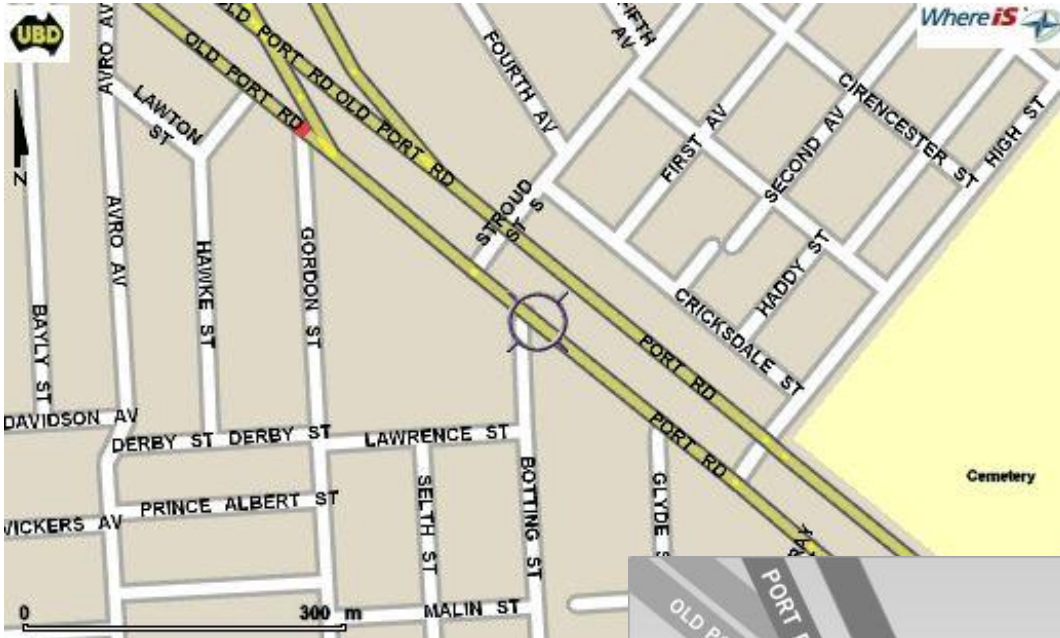

Training and Development Provider

www.inap.org.au

PEET VEET

1042 Port Road (cnr of Botting Street)

ALBERT PARK SA 5014

Phone: 8348 1200

How to get to PEER VEET

BUS

Bus Stop 27

PEER VEET is located on a major bus route. If travelling from the city take Bus 151, 152, 155

TRAIN

The closest train station is Cheltenham

Catch the "Outer Harbour" train and disembark at Cheltenham Station. It's about a 10 minute walk from here.