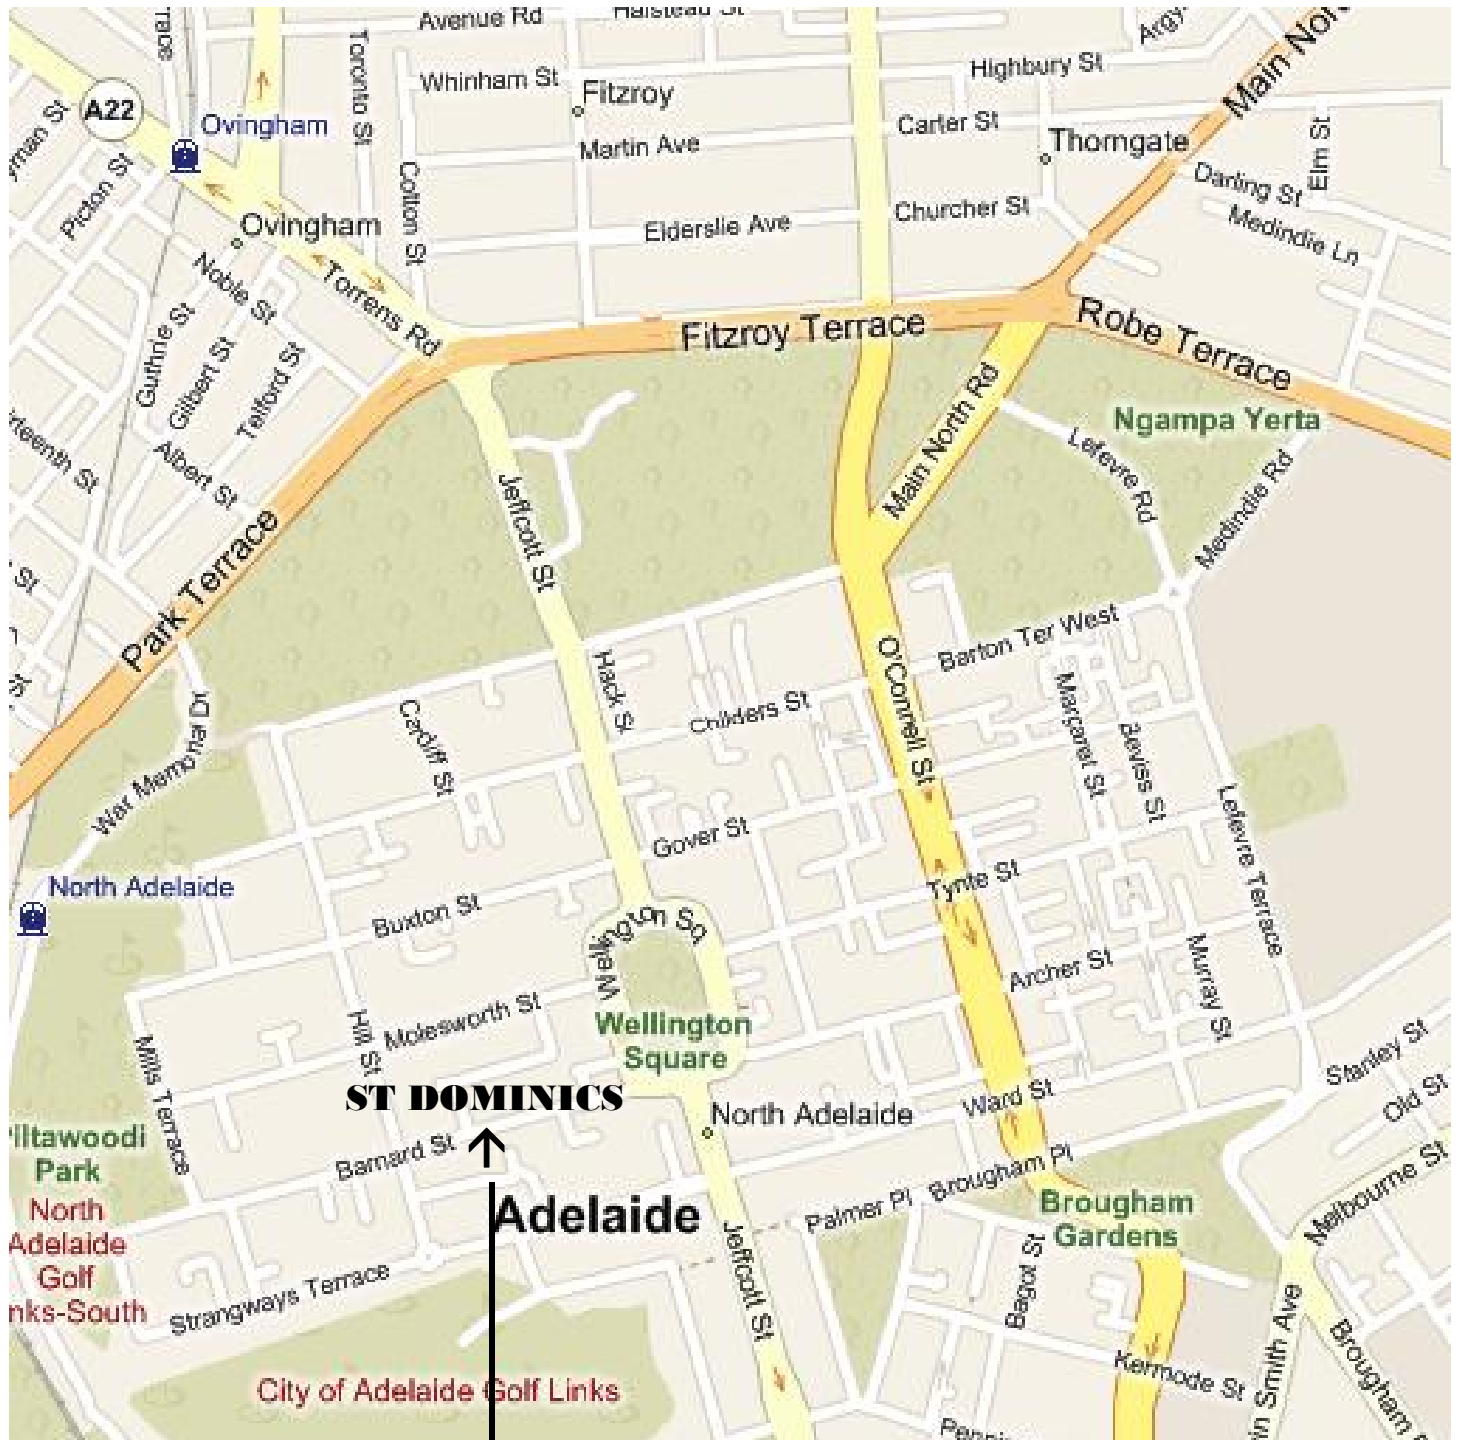

Training and Development Provider

www.inap.org.au

St Dominic's Priory College

FITNESS or RETAIL

139 Molesworth Street North Adelaide

Please meet in front of the main administration building off Molesworth Street, on the first night